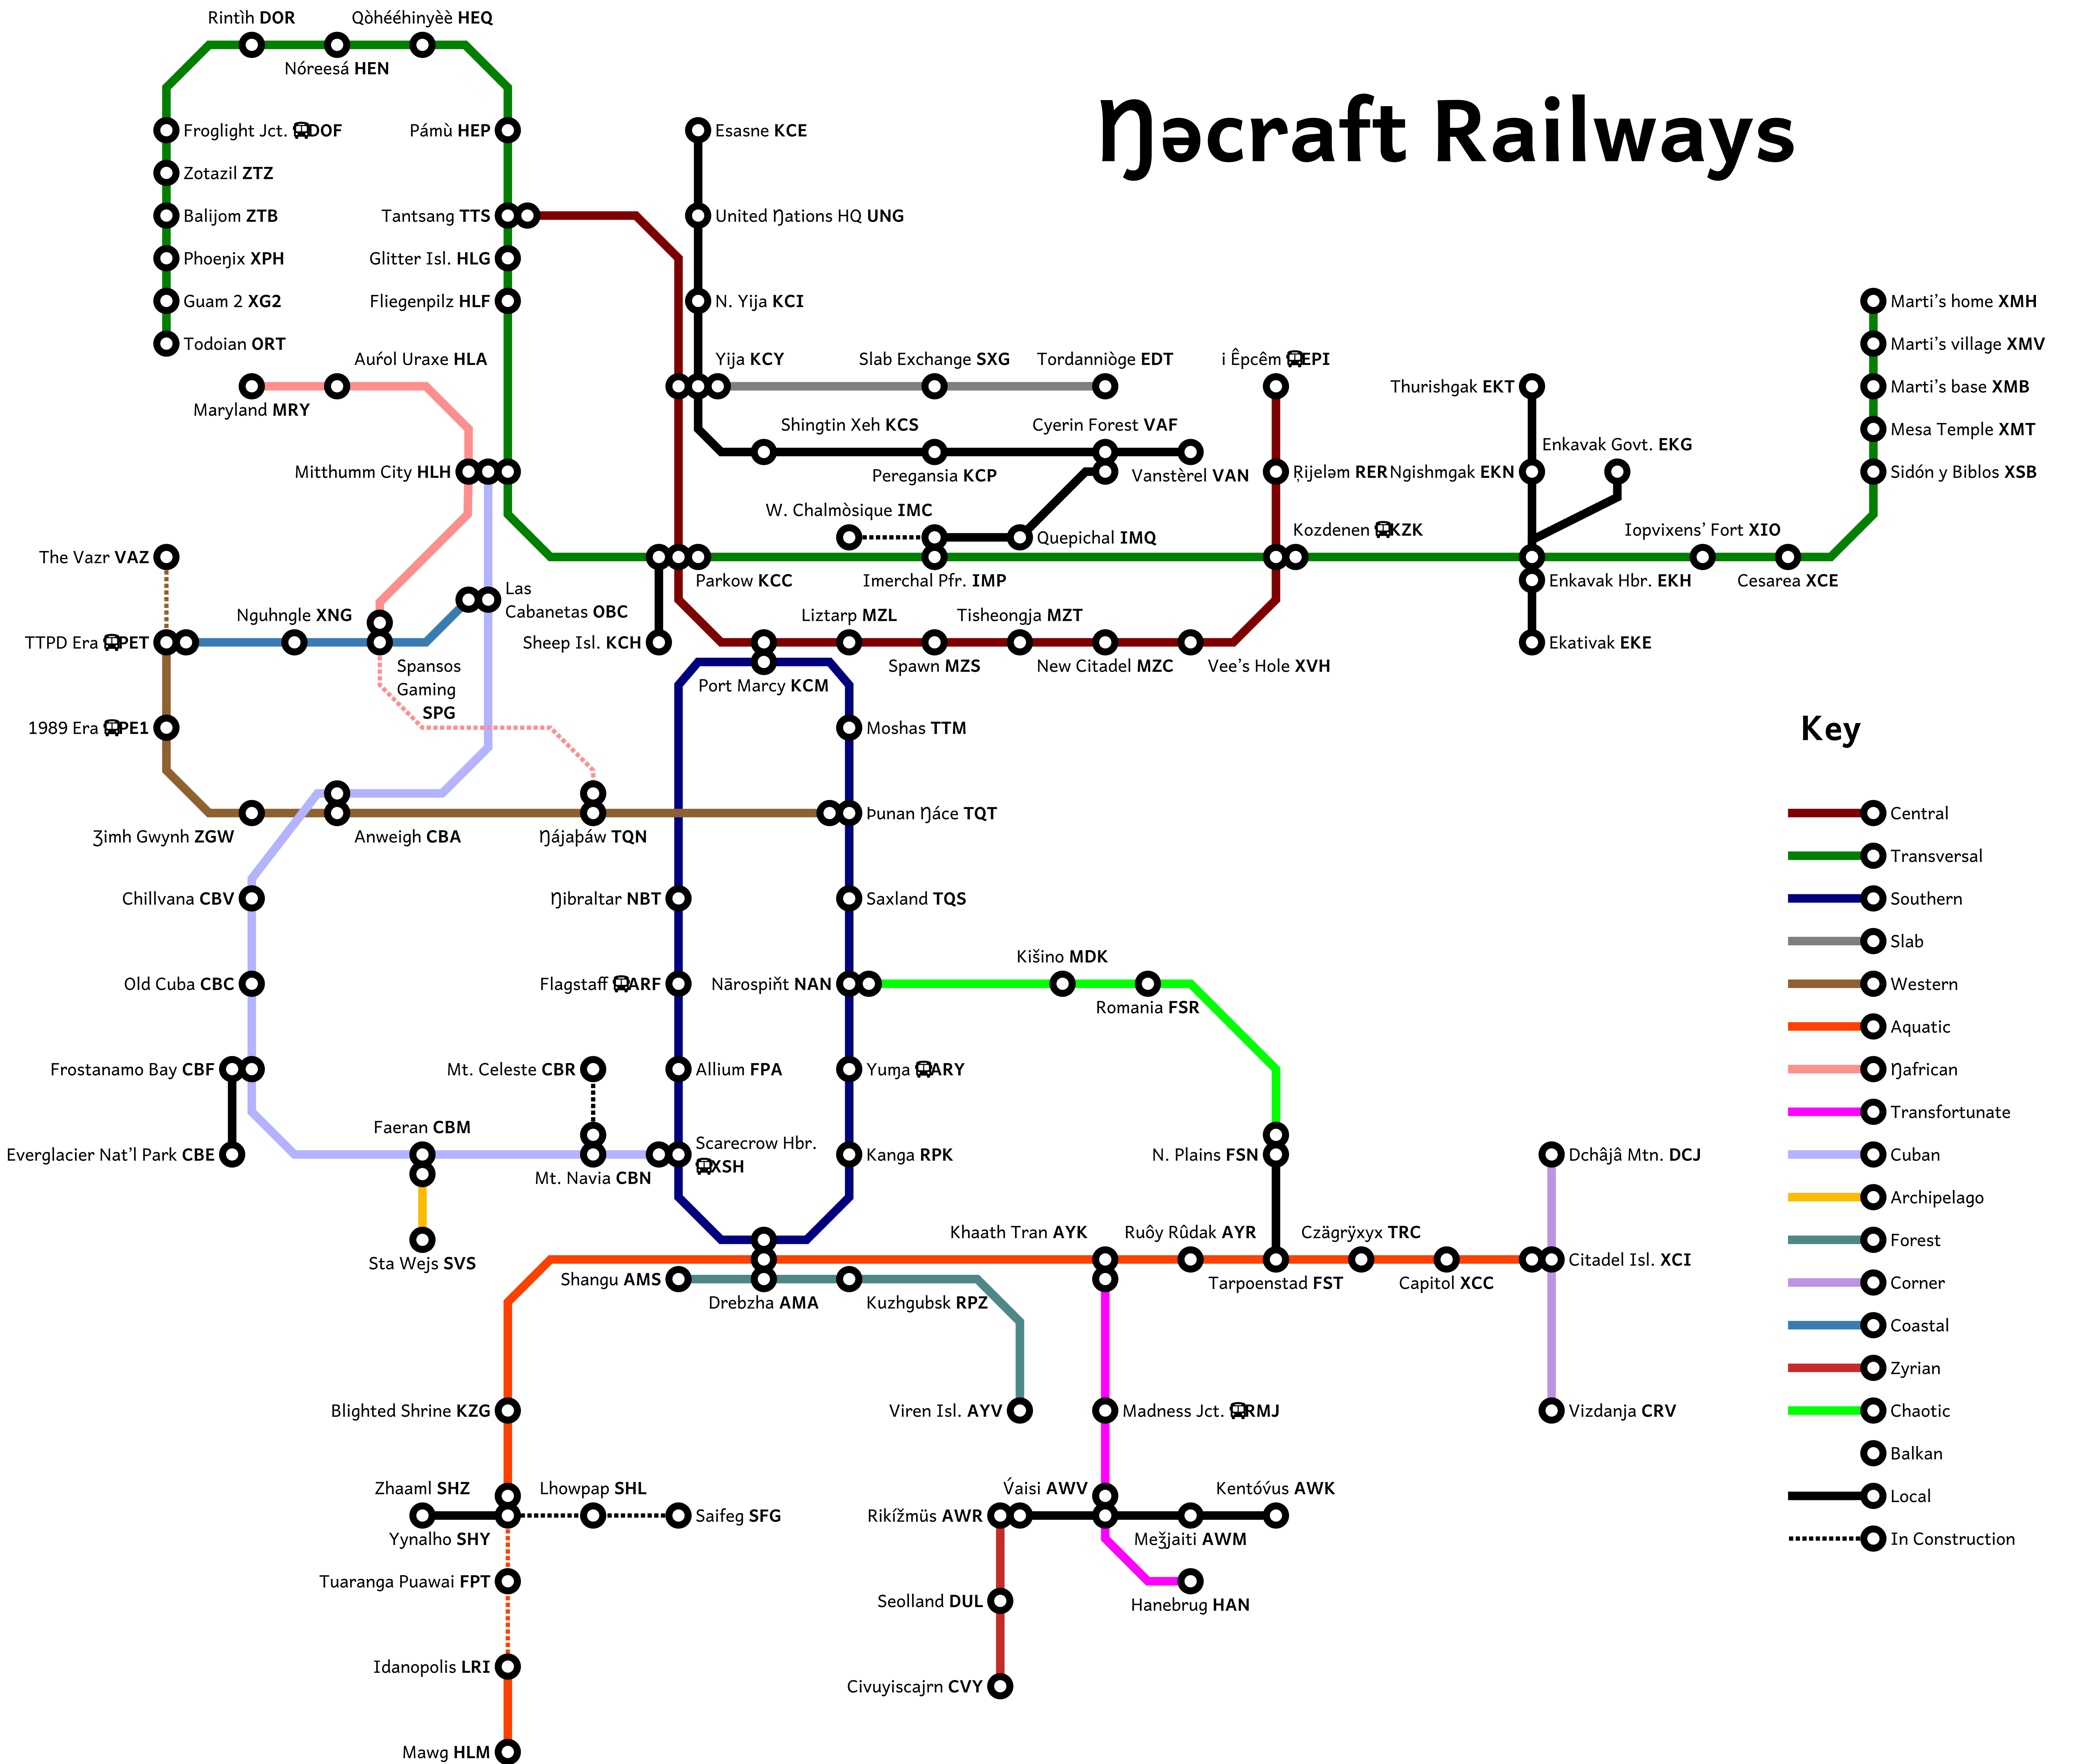

ηcraft Railways

Key

- Central
- Transversal
- Southern
- Slab
- Western
- Aquatic
- ηfrican
- Transfortunate
- Cuban
- Archipelago
- Forest
- Corner
- Coastal
- Zyrian
- Chaotic
- Balkan
- Local
- In Construction