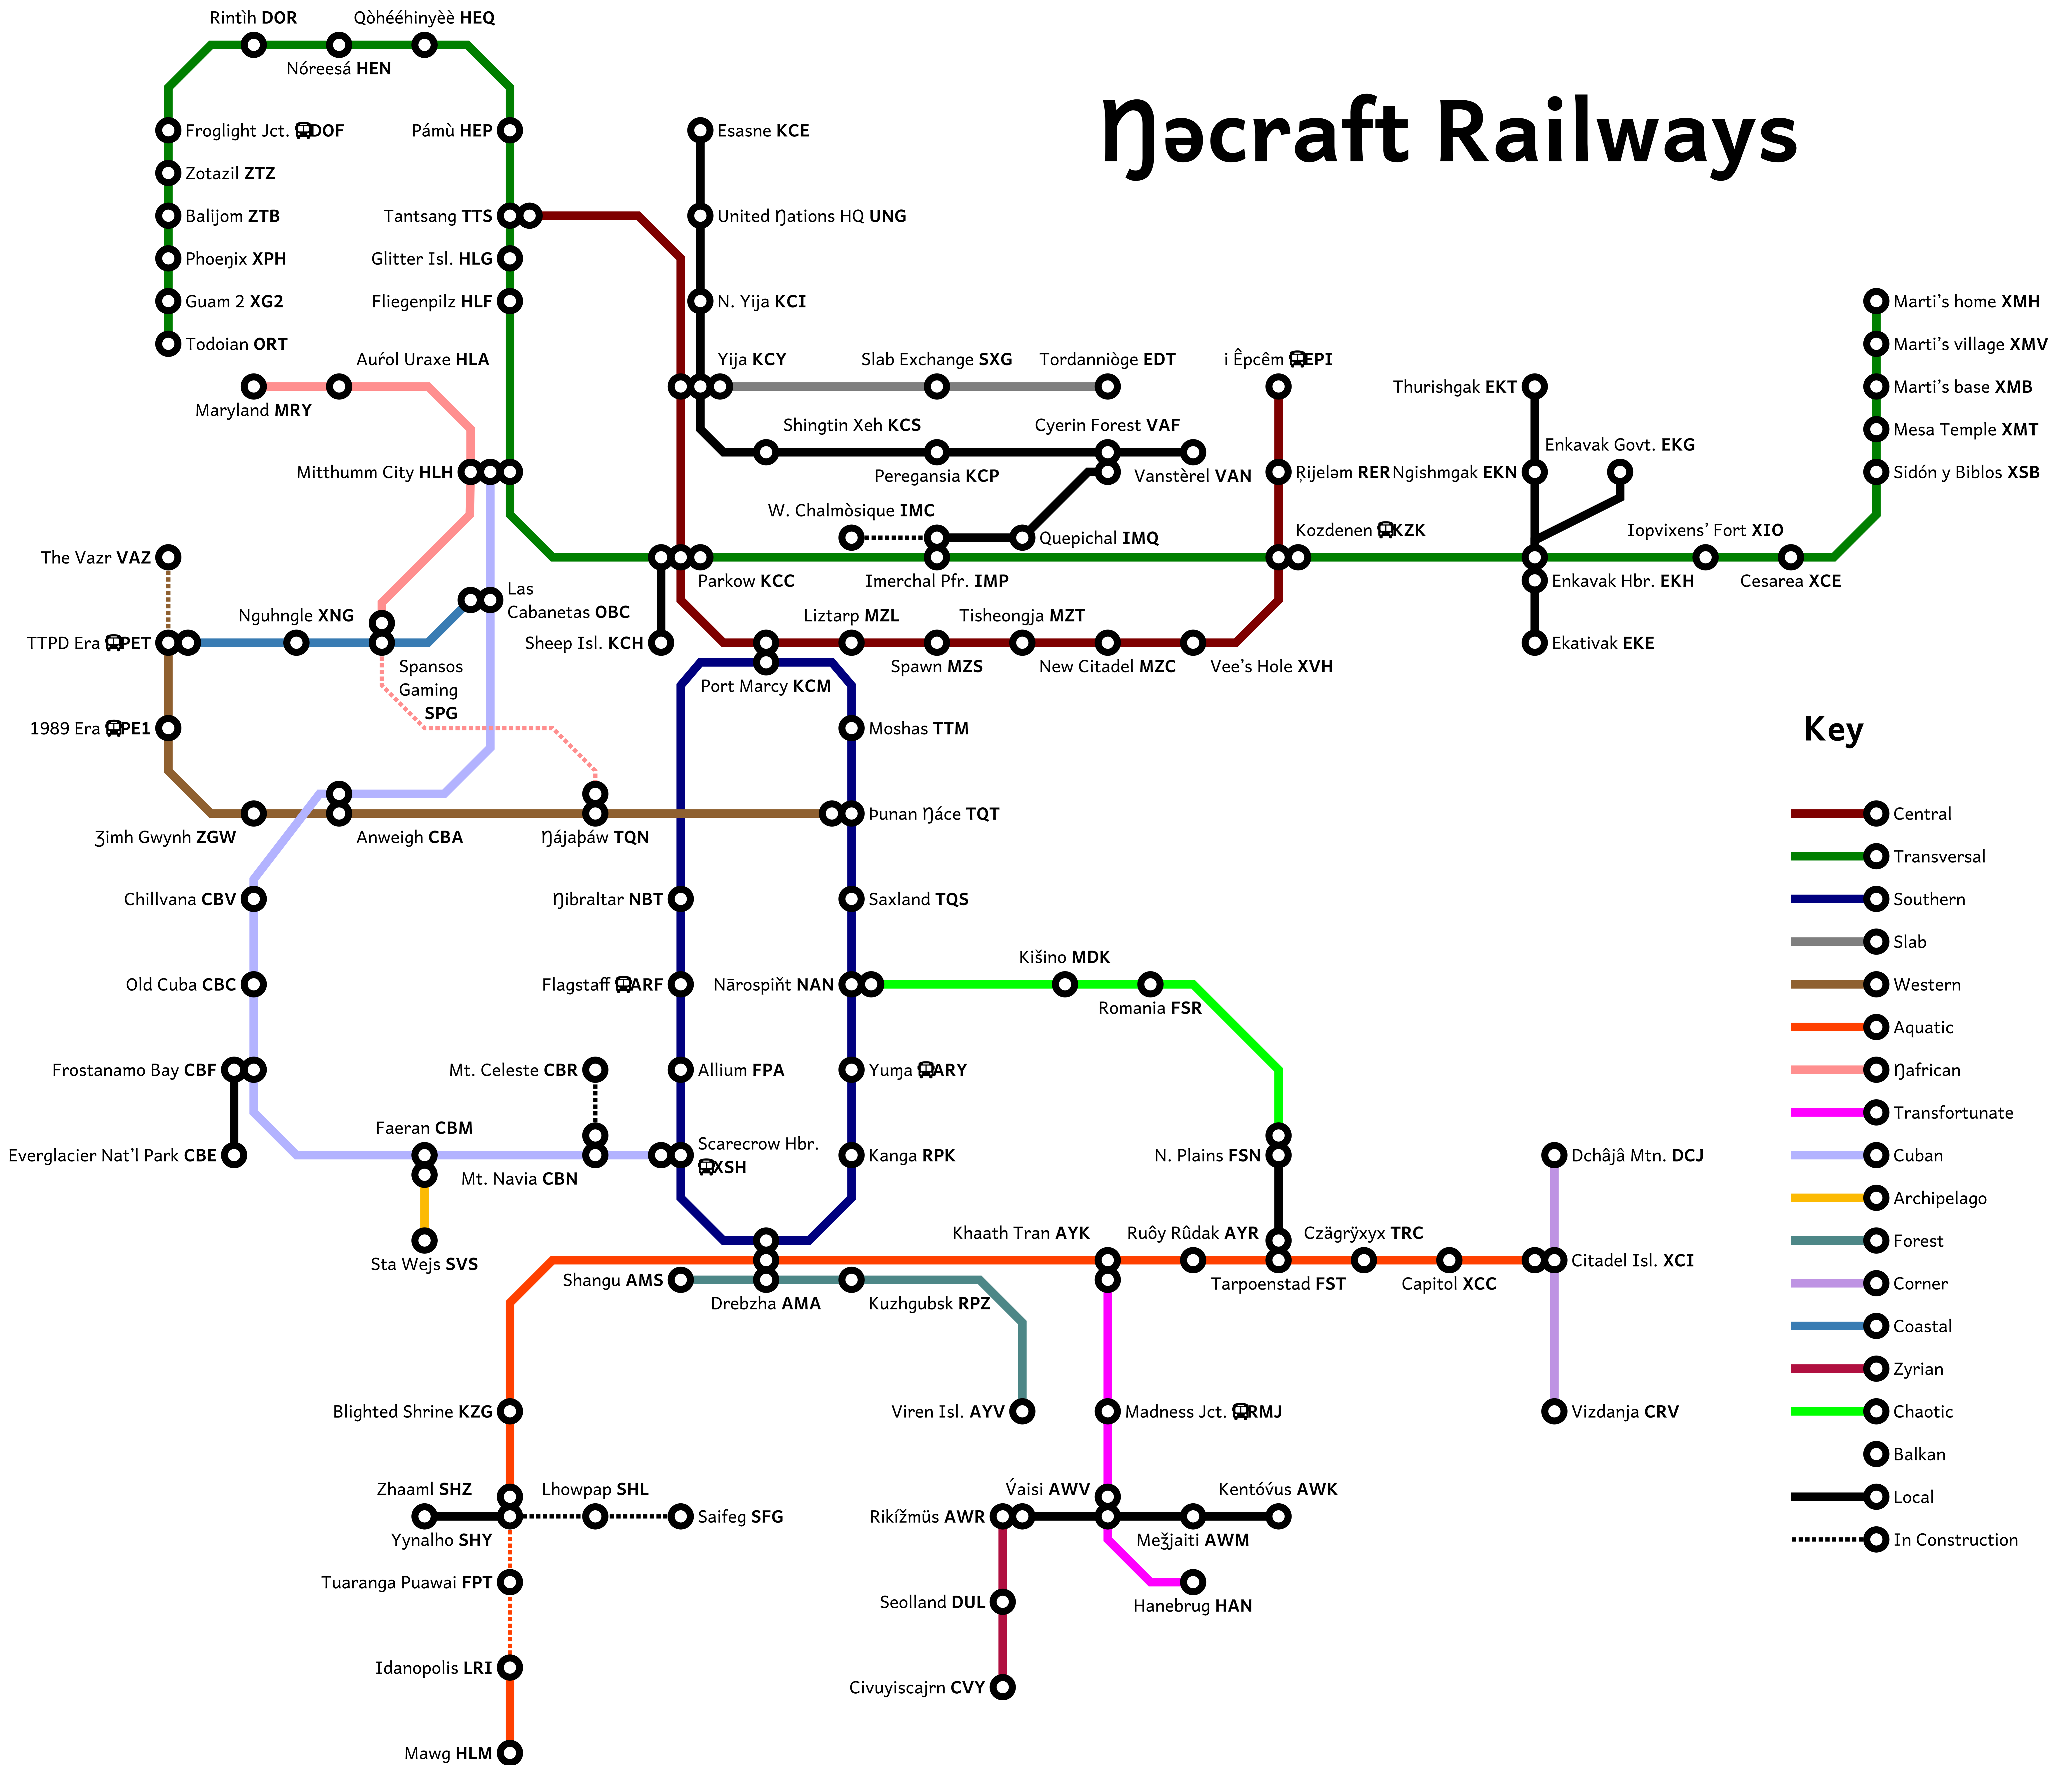

ηcraft Railways

Key

- ○ Central
- ○ Transversal
- ○ Southern
- ○ Slab
- ○ Western
- ○ Aquatic
- ○ ηfrican
- ○ Transfortunate
- ○ Cuban
- ○ Archipelago
- ○ Forest
- ○ Corner
- ○ Coastal
- ○ Zyrian
- ○ Chaotic
- ○ Balkan
- ○ Local
- - - ○ In Construction