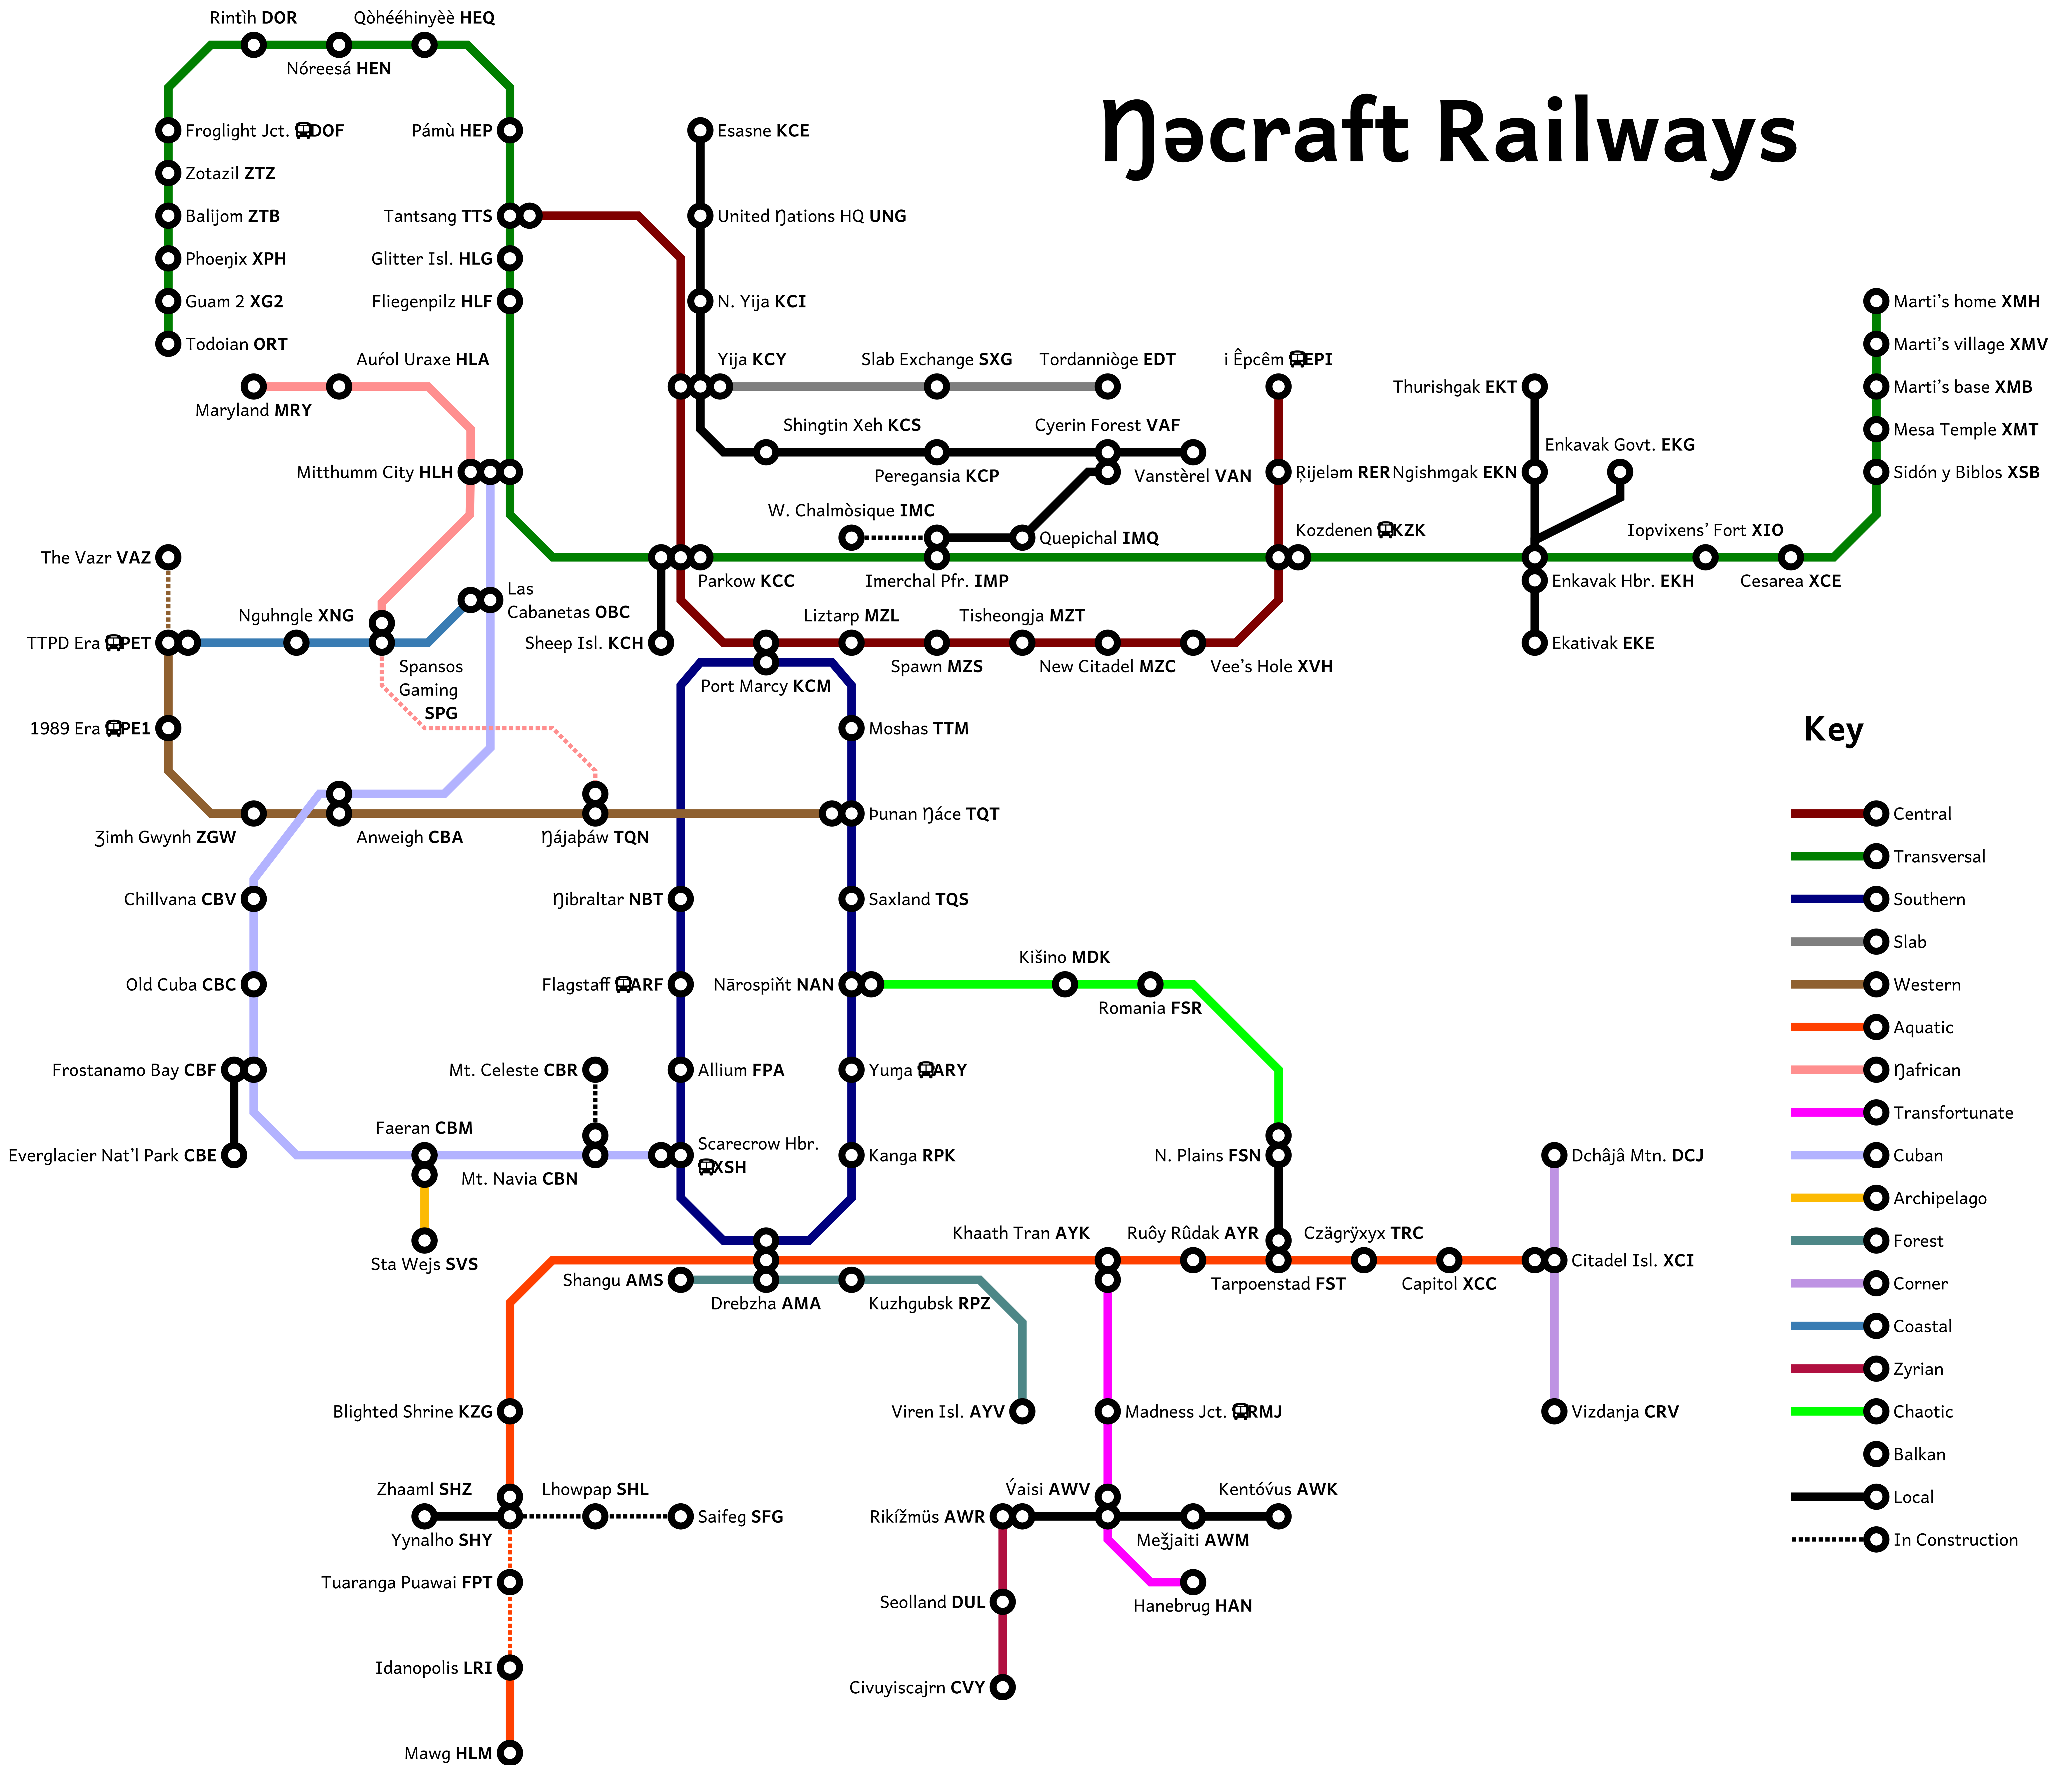

# ηcraft Railways

## Key

- ○ Central
- ○ Transversal
- ○ Southern
- ○ Slab
- ○ Western
- ○ Aquatic
- ○ African
- ○ Transfortunate
- ○ Cuban
- ○ Archipelago
- ○ Forest
- ○ Corner
- ○ Coastal
- ○ Zyrian
- ○ Chaotic
- ○ Balkan
- ○ Local
- - - ○ In Construction