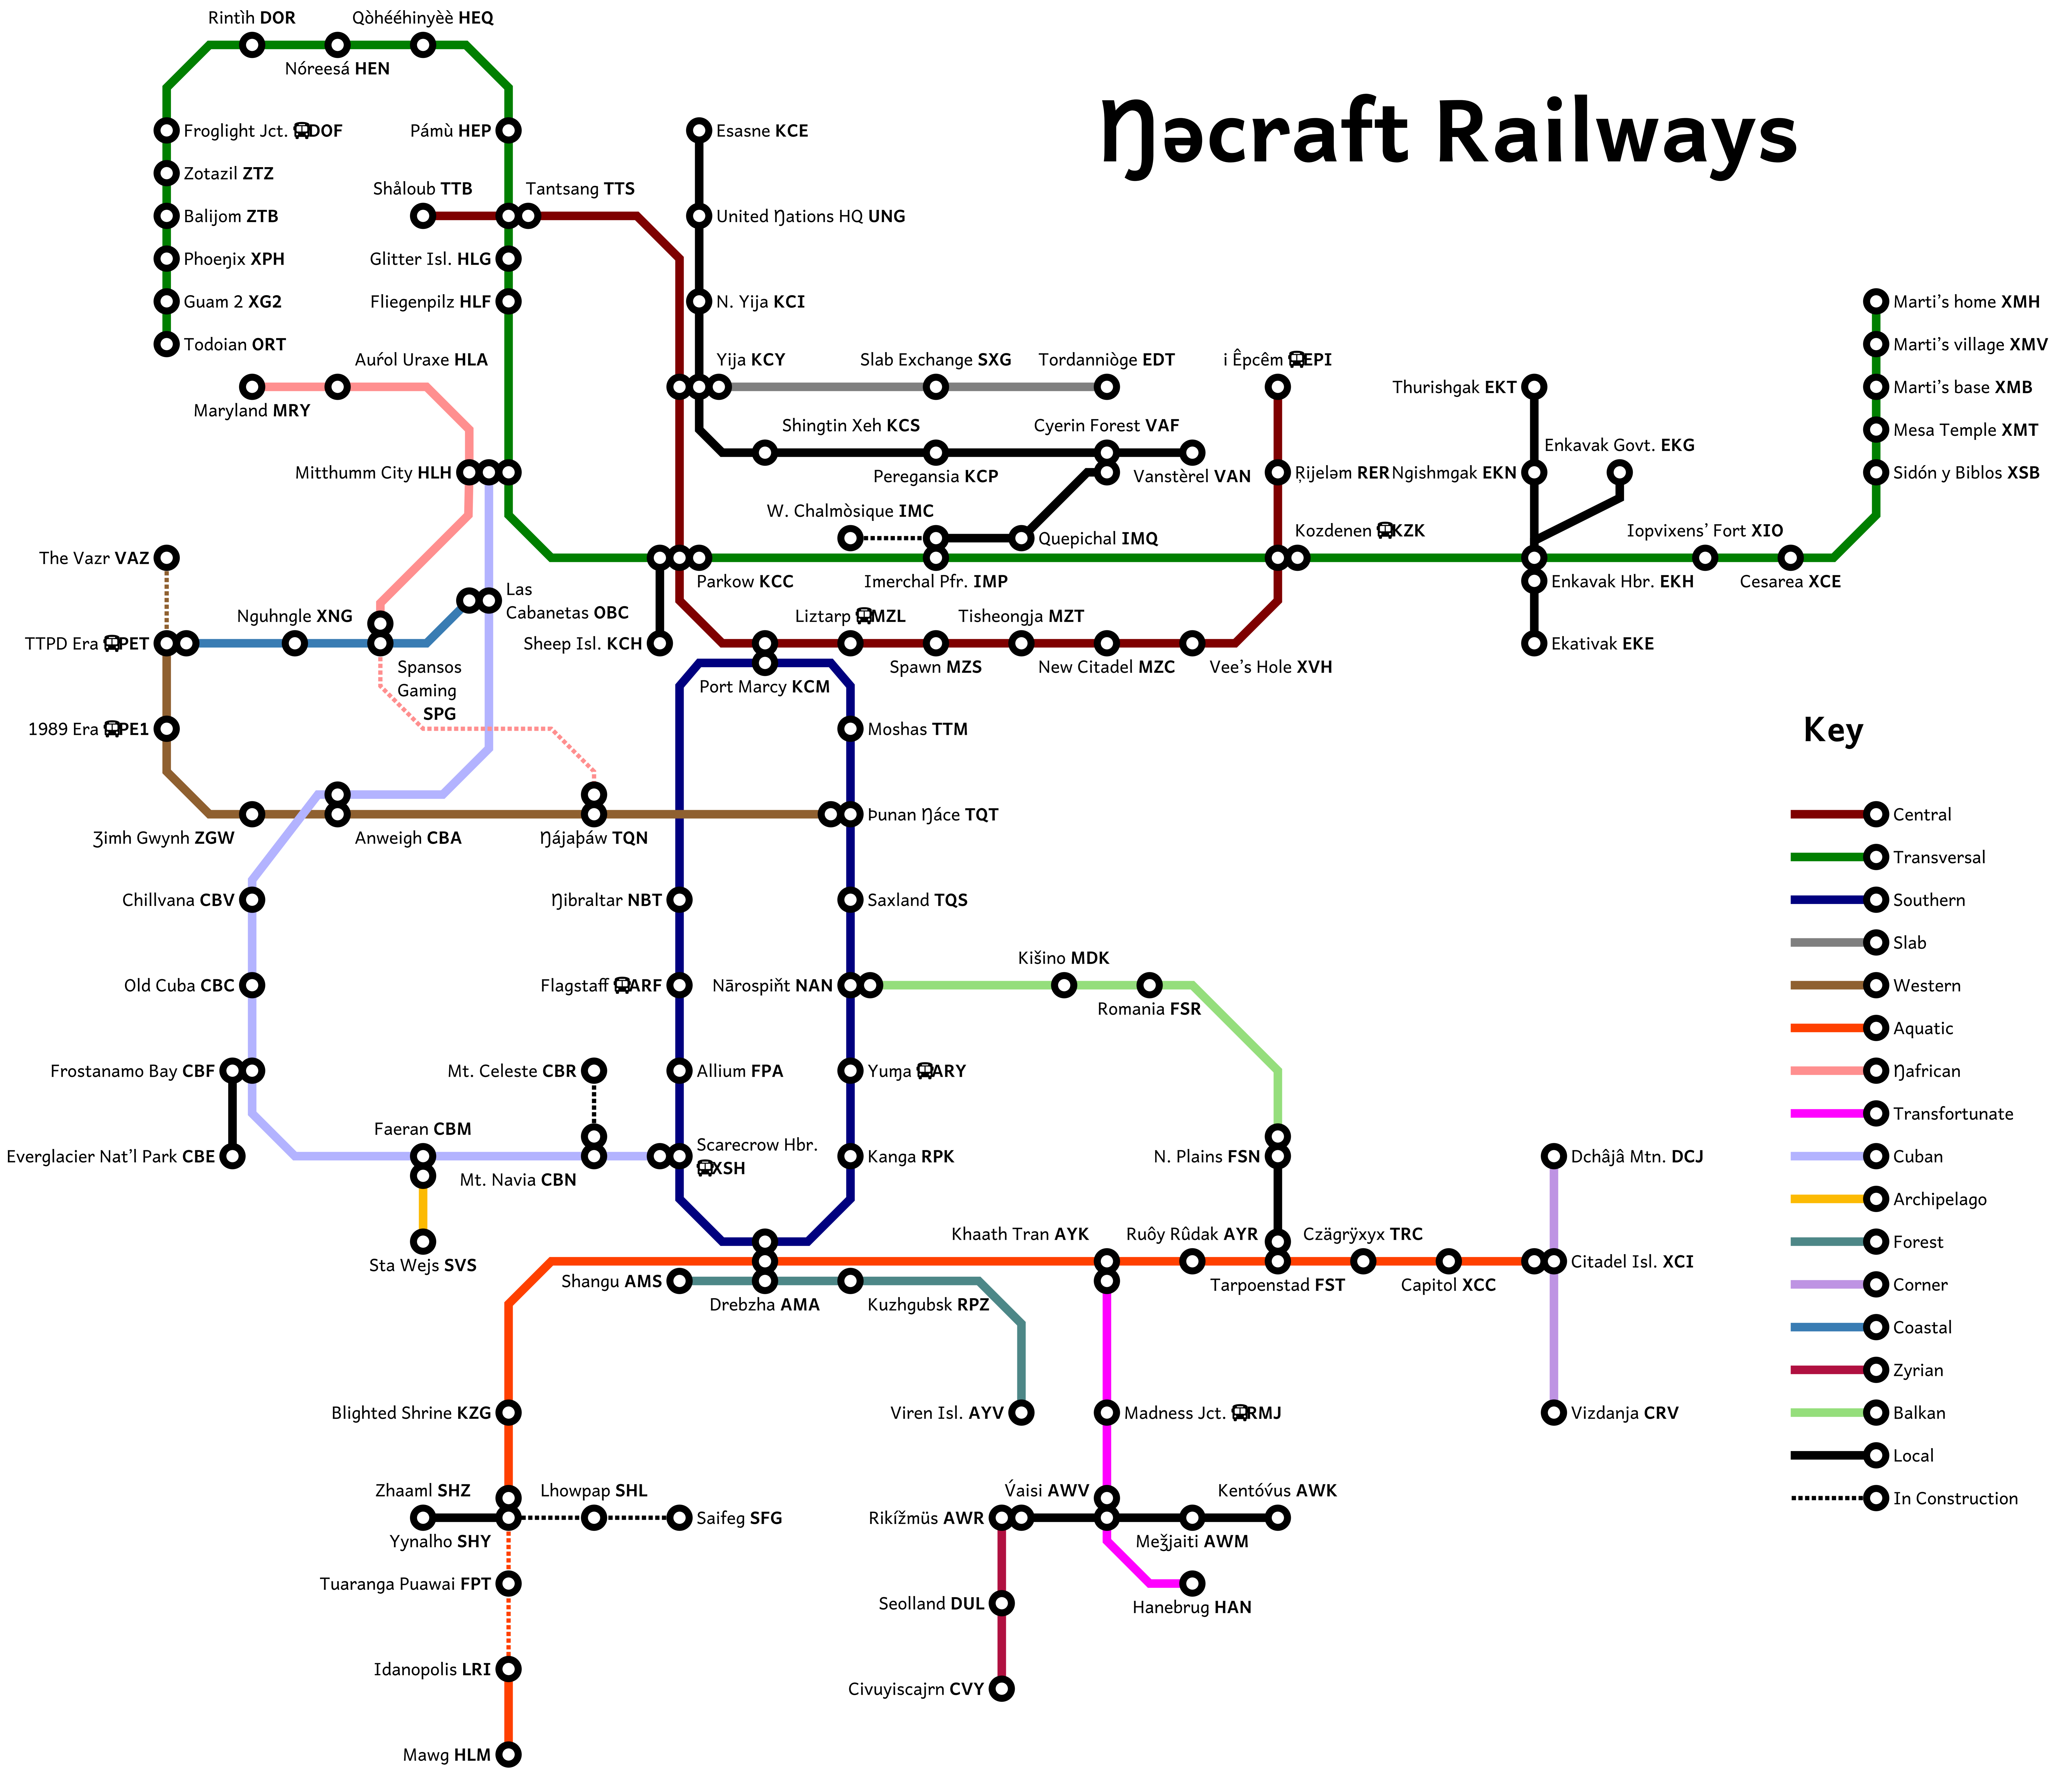

ηcraft Railways

Key

- ○ Central
- ○ Transversal
- ○ Southern
- ○ Slab
- ○ Western
- ○ Aquatic
- ○ African
- ○ Transfortunate
- ○ Cuban
- ○ Archipelago
- ○ Forest
- ○ Corner
- ○ Coastal
- ○ Zyrian
- ○ Balkan
- ○ Local
- - - ○ In Construction