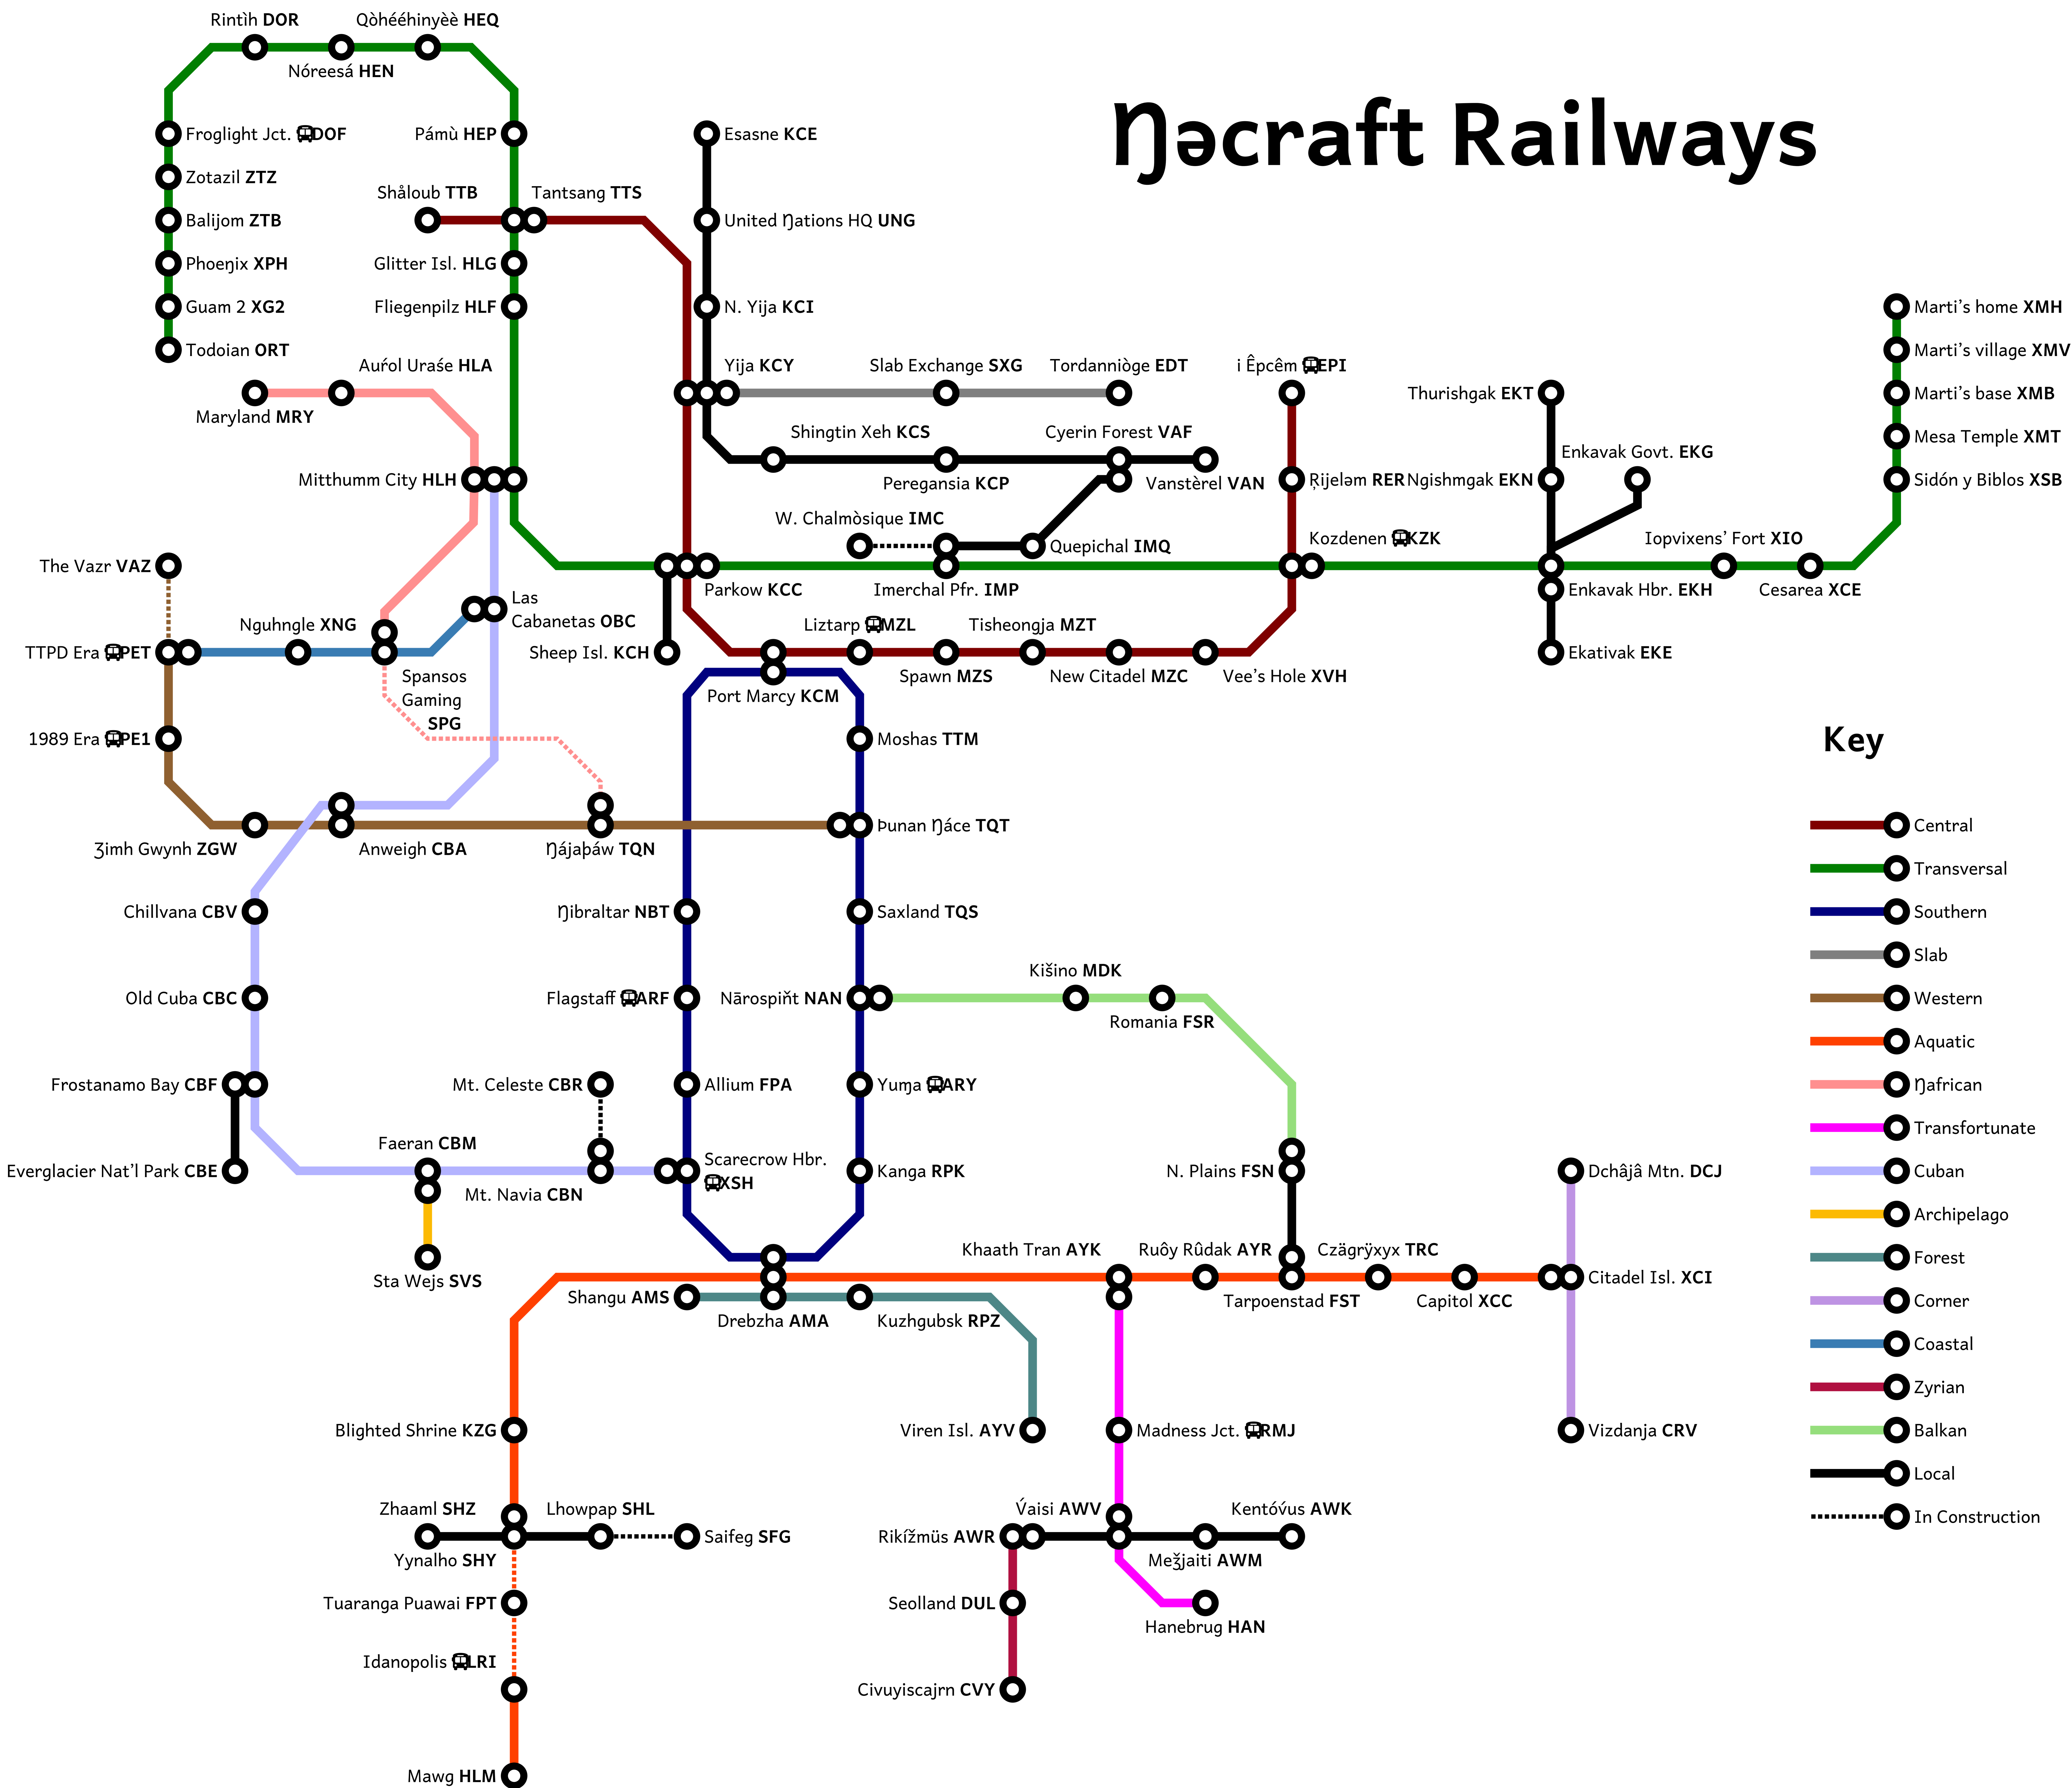

ƞecraft Railways

Key

- Central
- Transversal
- Southern
- Slab
- Western
- Aquatic
- African
- Transfortunate
- Cuban
- Archipelago
- Forest
- Corner
- Coastal
- Zyrian
- Balkan
- Local
- · - · - In Construction