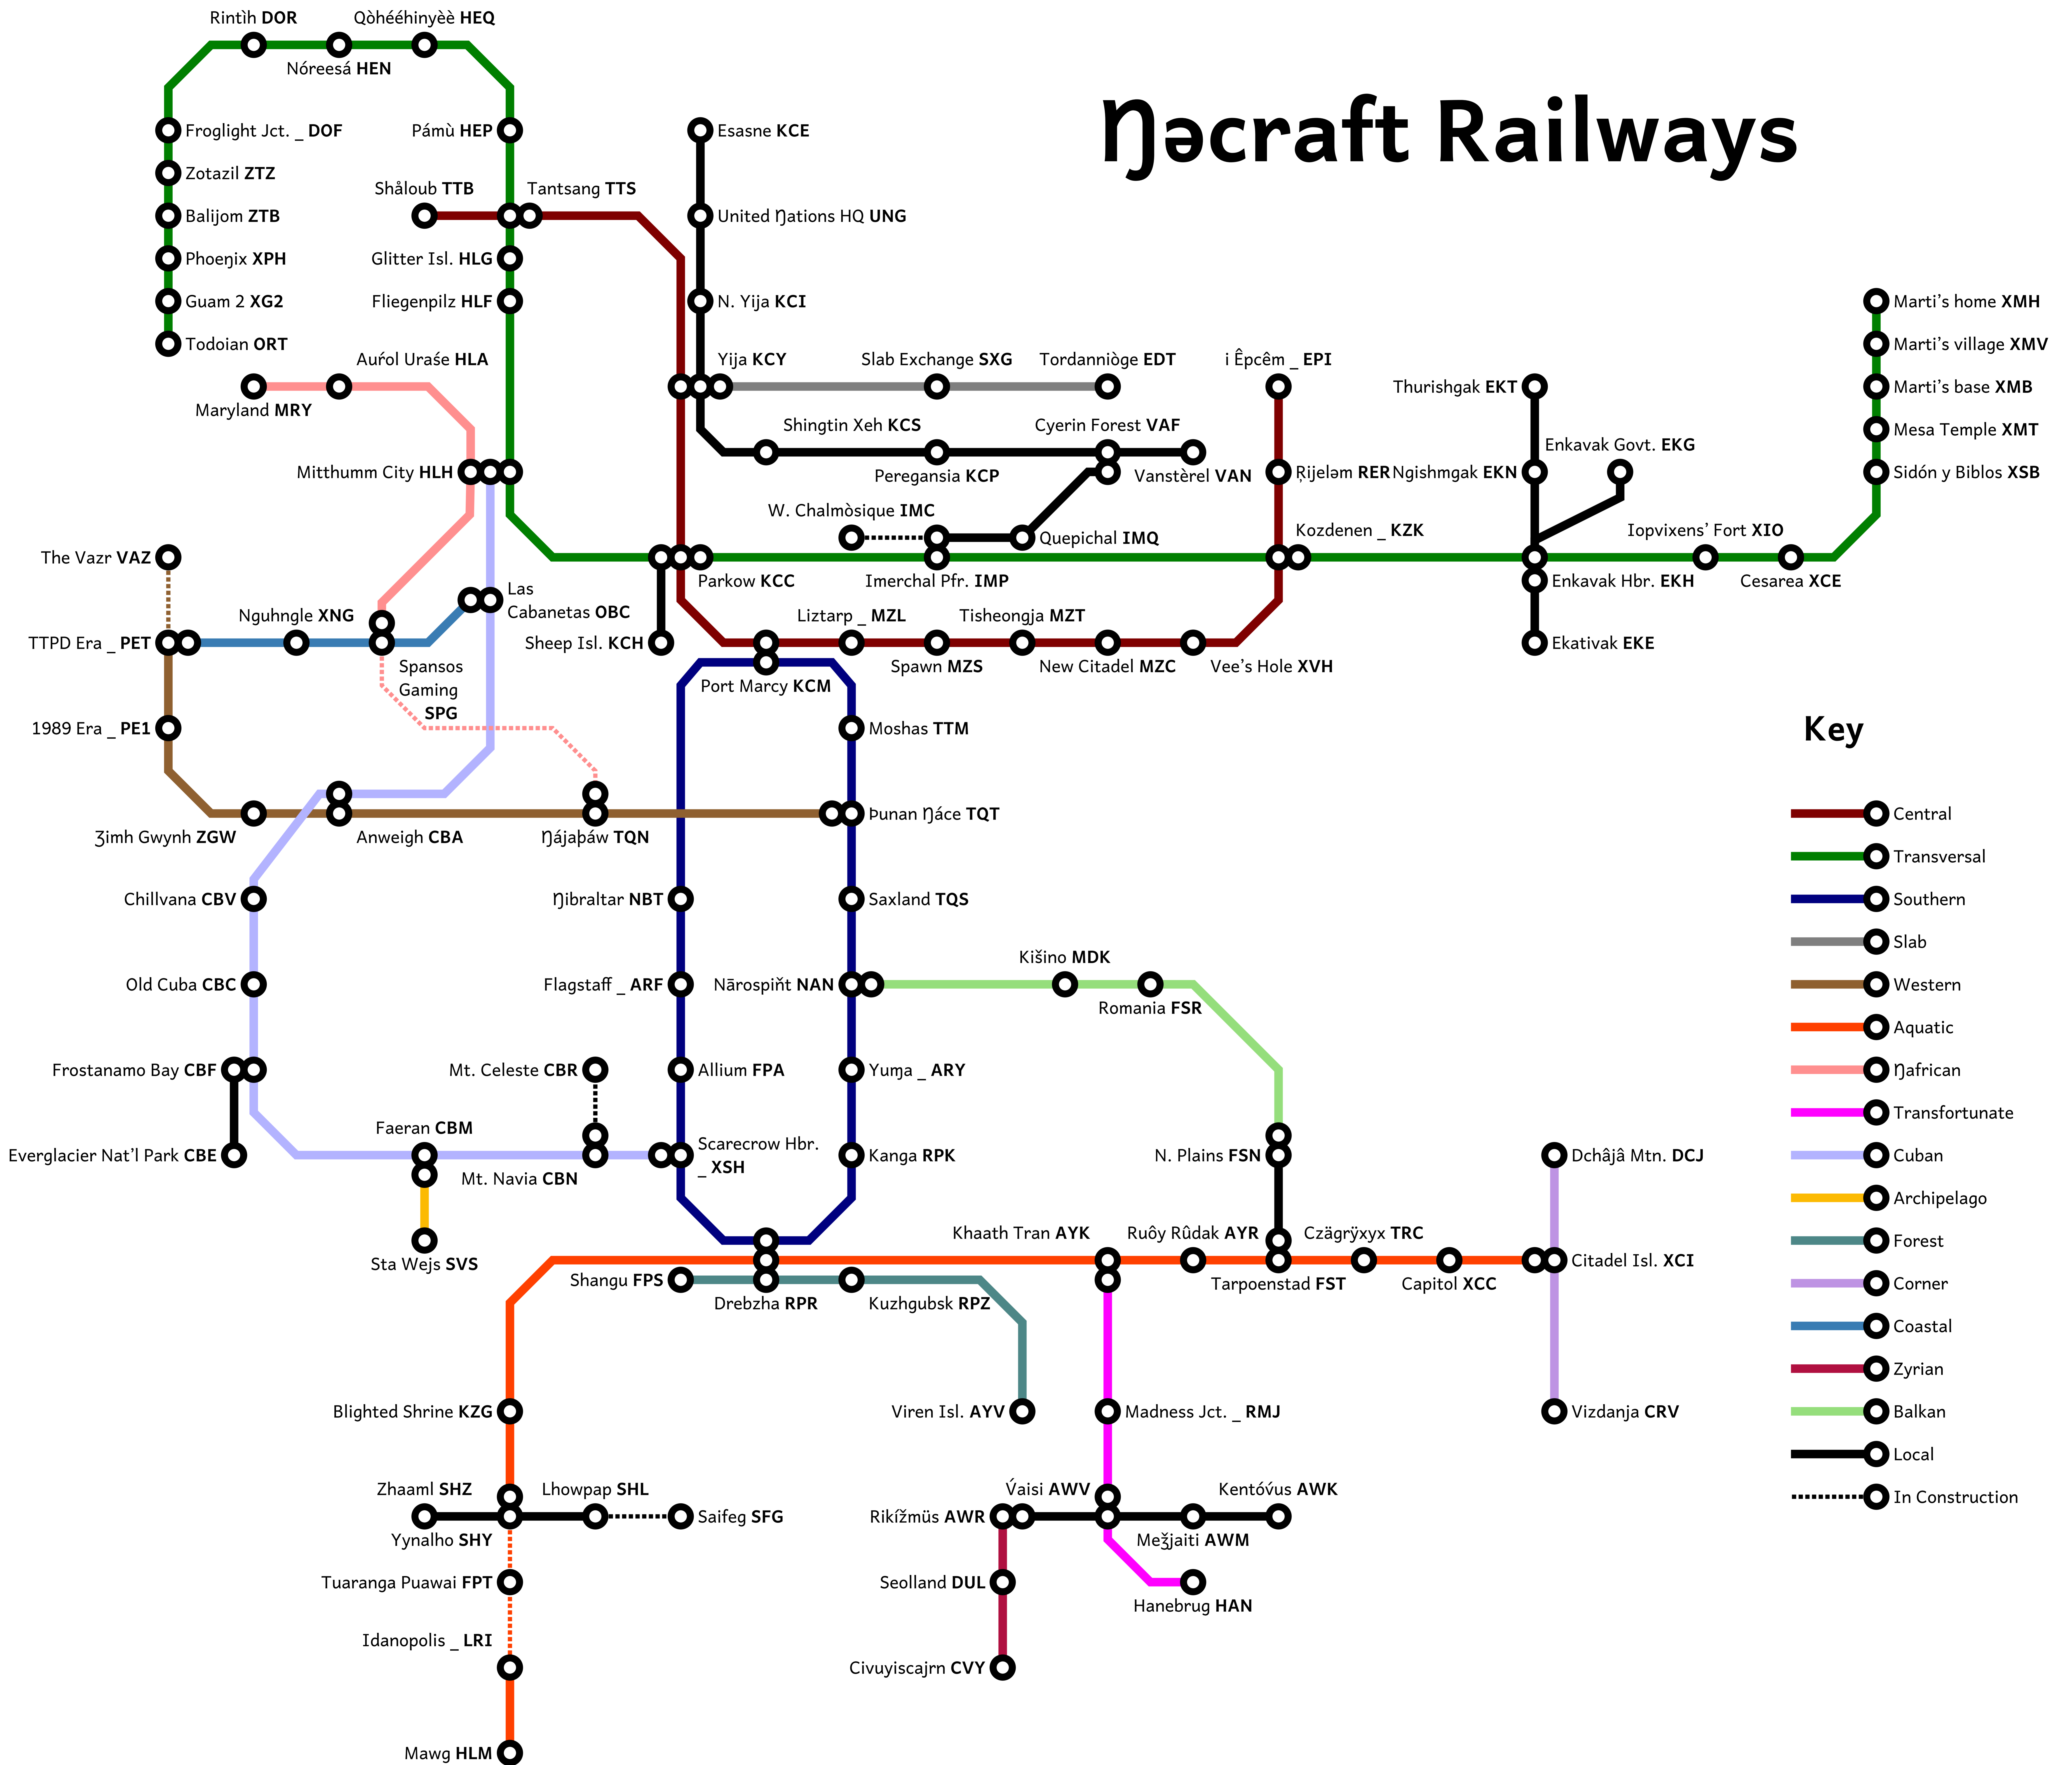

# ηcraft Railways

## Key

- Central
- Transversal
- Southern
- Slab
- Western
- Aquatic
- ηfrican
- Transfortunate
- Cuban
- Archipelago
- Forest
- Corner
- Coastal
- Zyrian
- Balkan
- Local
- In Construction